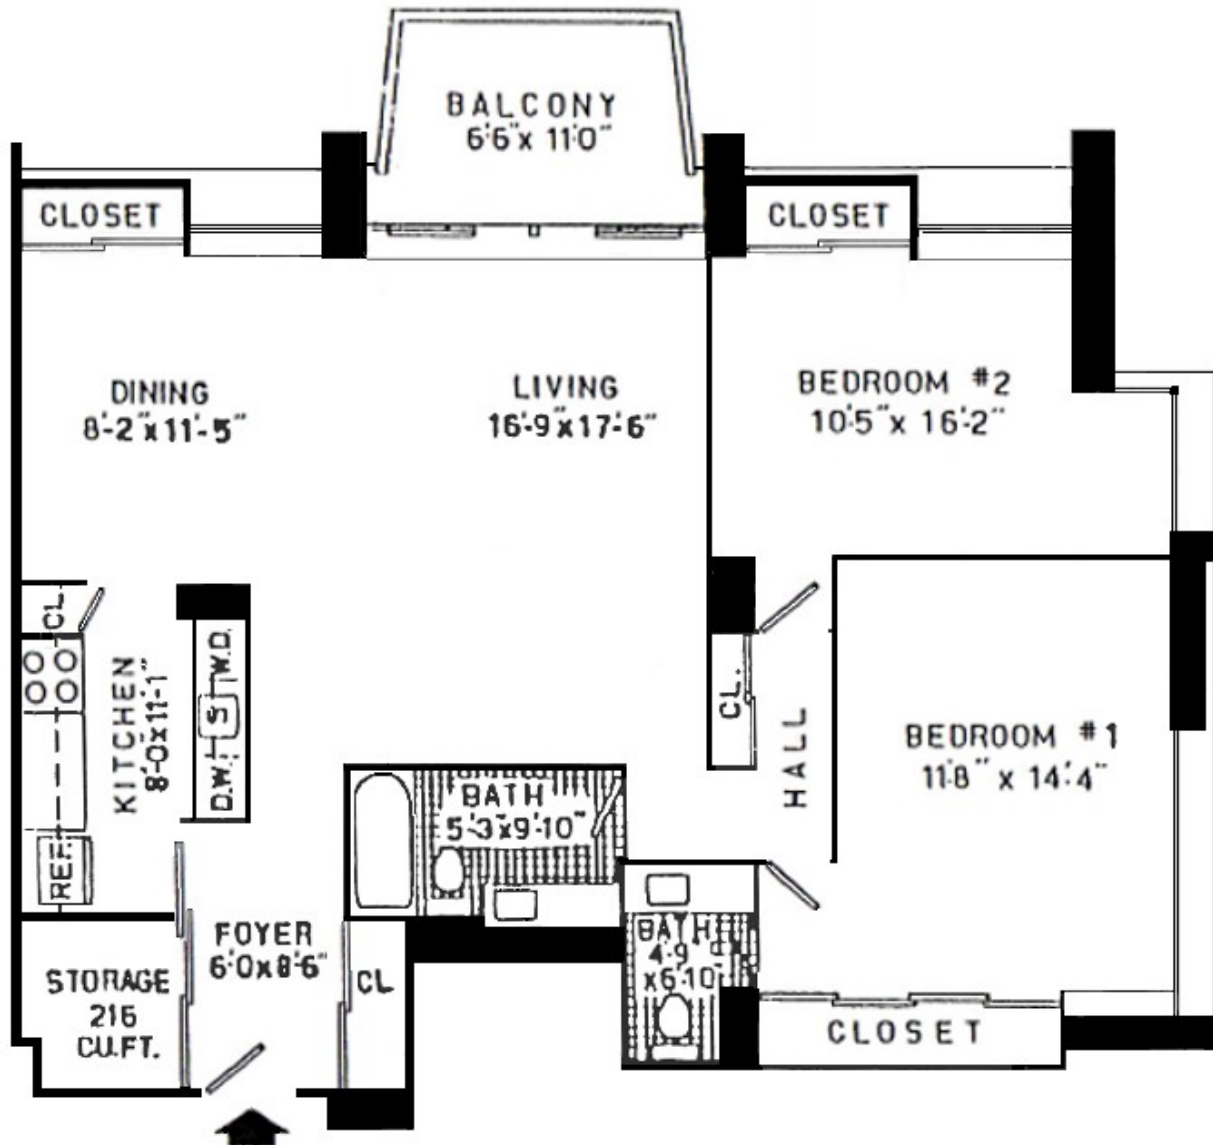

HOPKINSON HOUSE
WASHINGTON SQUARE SOUTH
PHILADELPHIA 6, PA.

TYPICAL TWO BEDROOM APARTMENT
NUMBERS 2 AND 16 FLOORS 1-20
NUMBERS 3 AND 17 FLOORS 1-31
1200 SQ. FT.

Note: Balcony placement and other features will vary from floor to floor.
Dimensions should not be considered exact due to final construction factors.