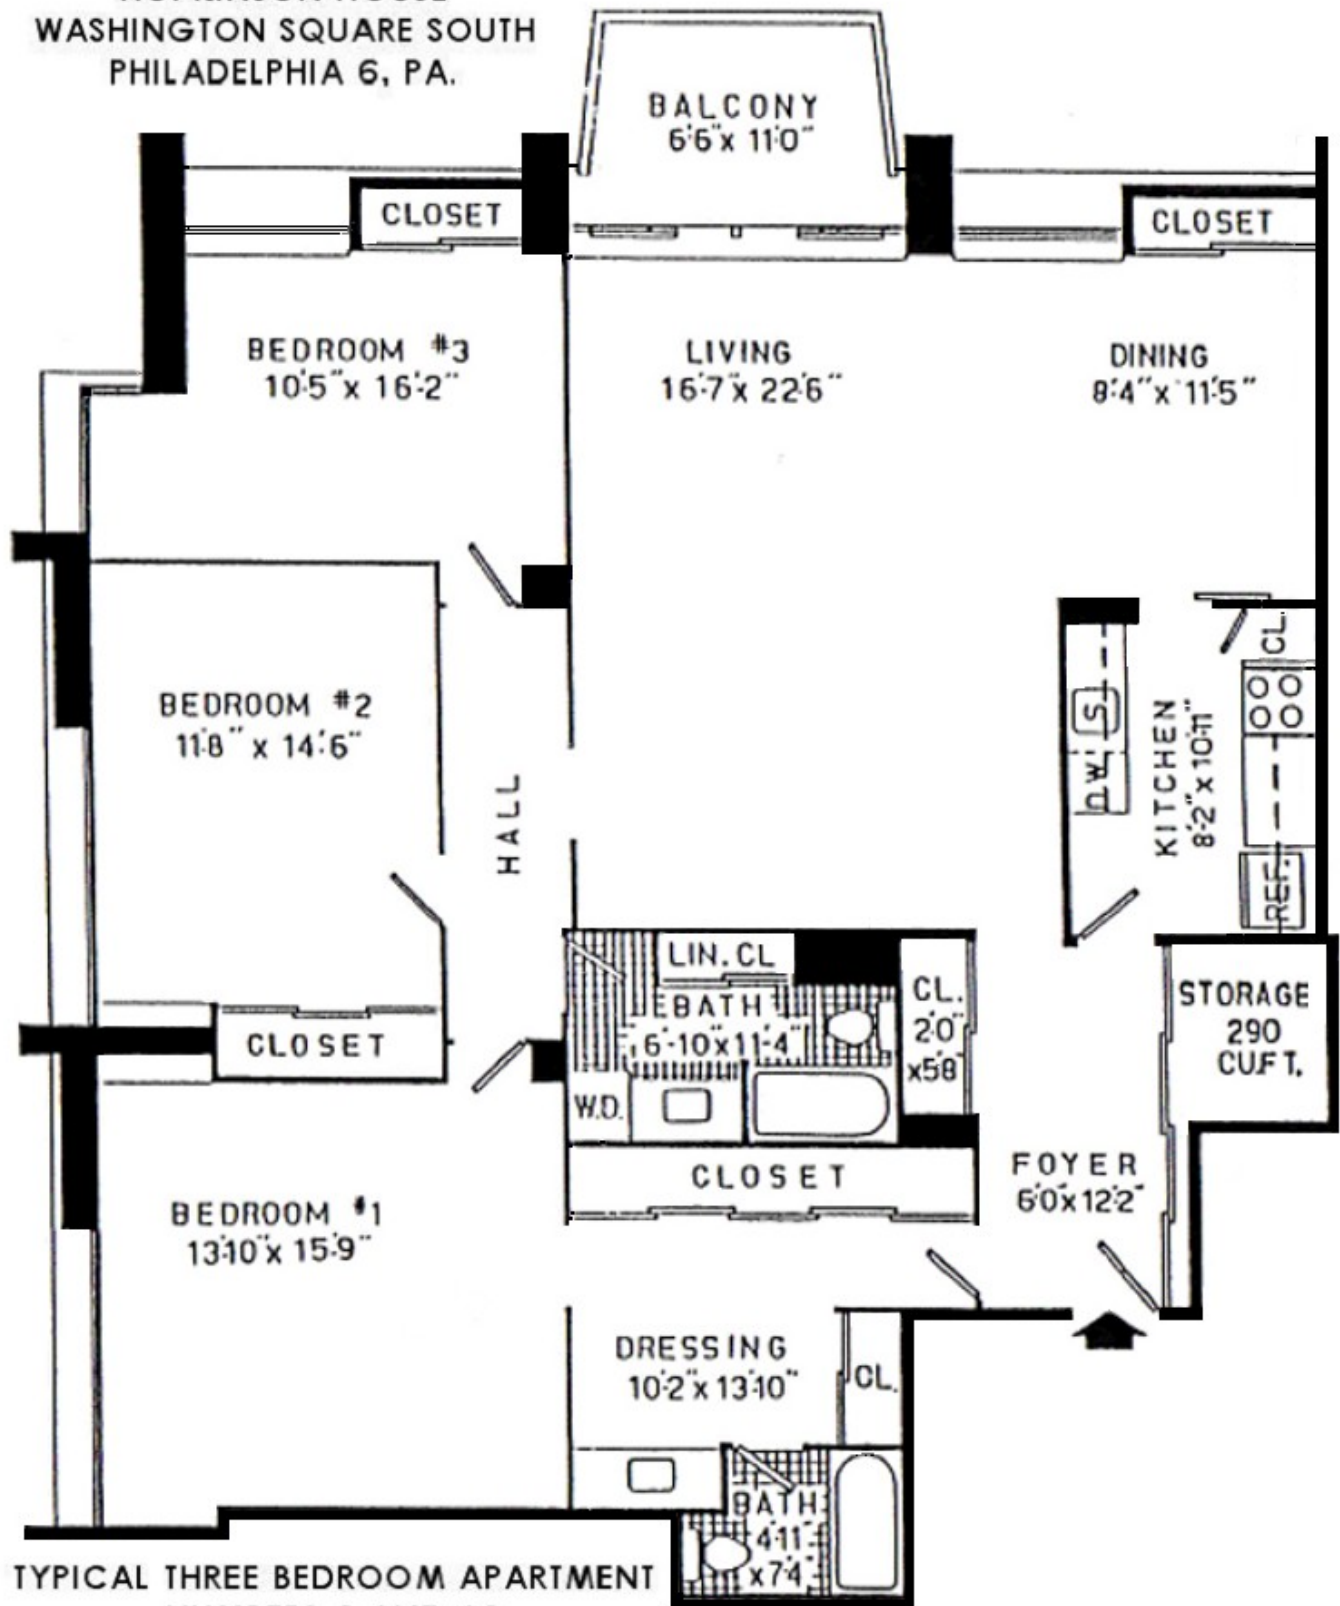

HOPKINSON HOUSE
 WASHINGTON SQUARE SOUTH
 PHILADELPHIA 6, PA.

TYPICAL THREE BEDROOM APARTMENT
 NUMBERS 2 AND 16
 FLOORS 21-31 1700 SQ.FT.

Note: Balcony placement and other features will vary from floor to floor.
 Dimensions should not be considered exact due to final construction factors.