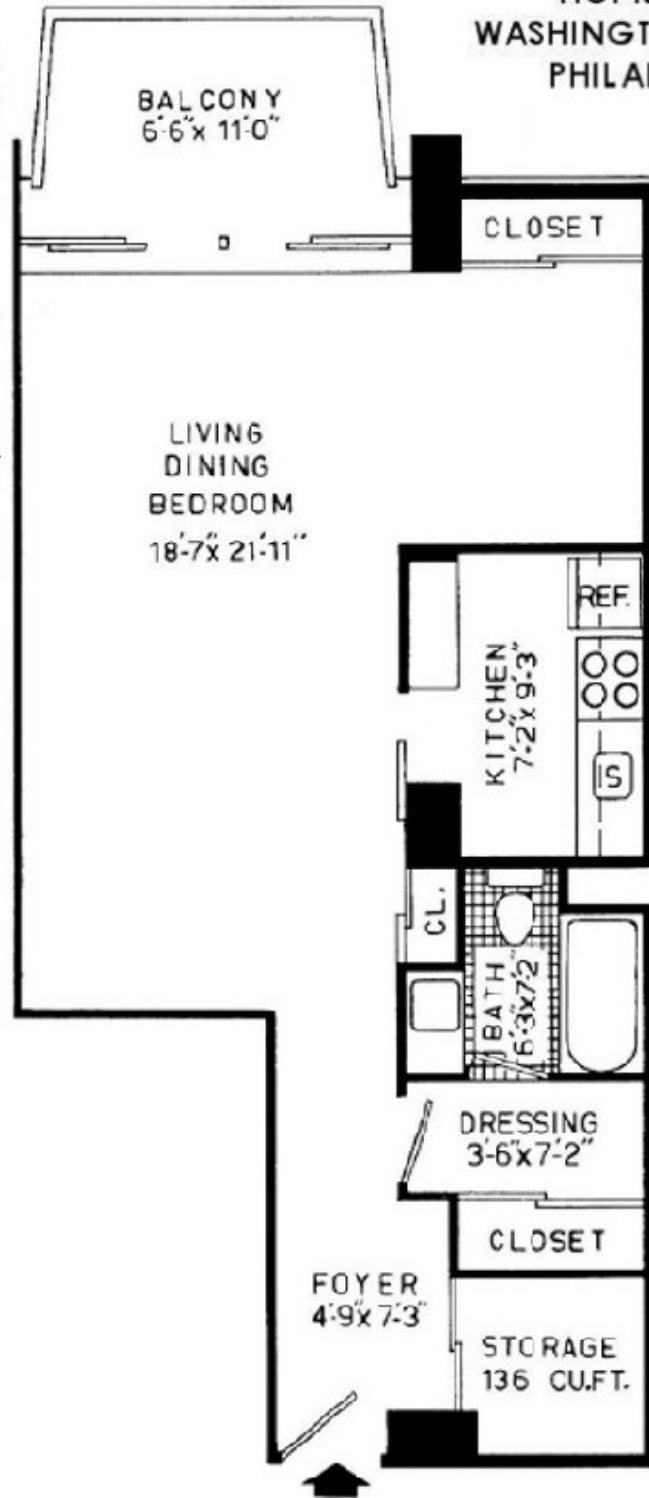

HOPKINSON HOUSE
WASHINGTON SQUARE SOUTH
PHILADELPHIA 6, PA.

TYPICAL STUDIO APARTMENT
NUMBERS 4 AND 6
FLOORS 1-31 600 SQ.FT.

Note: Balcony placement and other features will vary from floor to floor.
Dimensions should not be considered exact due to final construction factors.