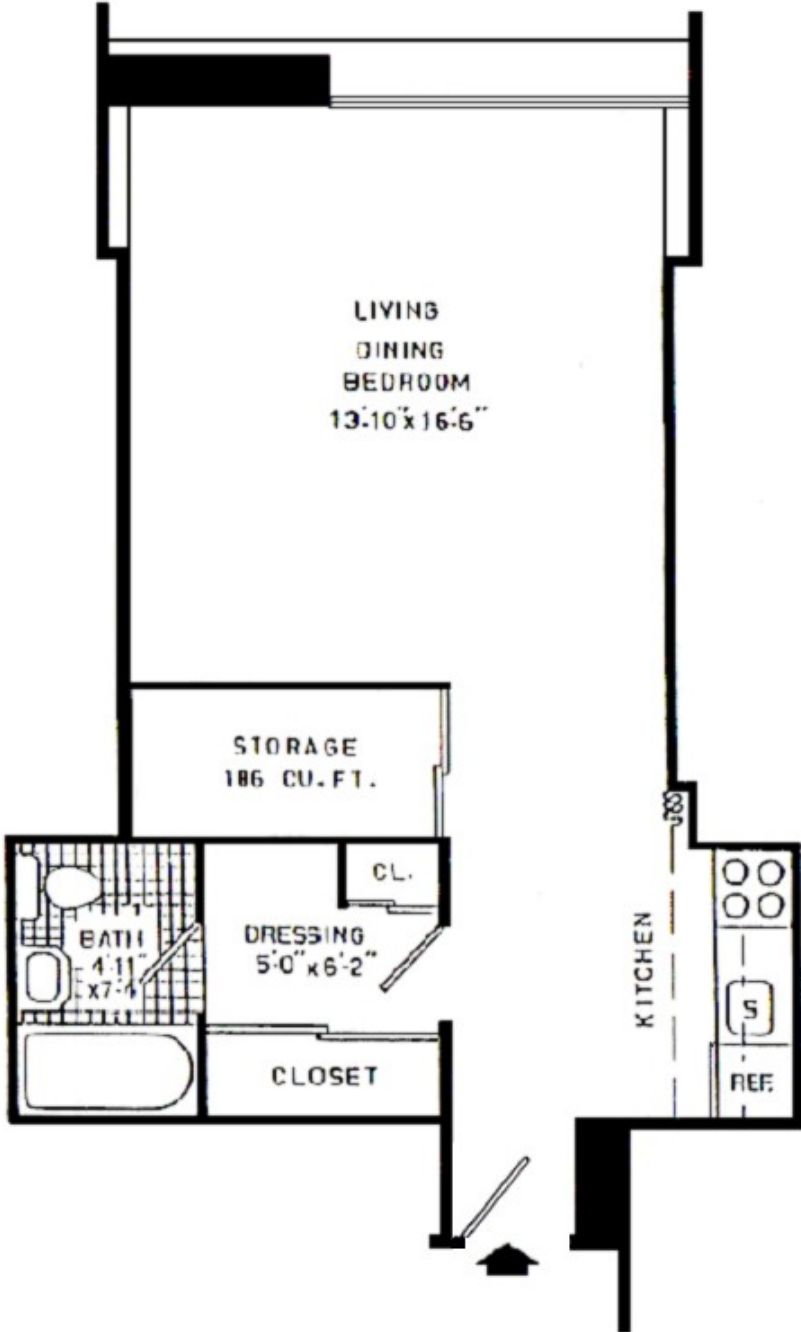

HOPKINSON HOUSE
WASHINGTON SQUARE SOUTH
PHILADELPHIA 6, PA.

TYPICAL REGULAR EFFICIENCY APARTMENT
NUMBERS 1 AND 18
FLOORS 1-31 450 SQ. FT.

Note: Balcony placement and other features will vary from floor to floor.
Dimensions should not be considered exact due to final construction factors.