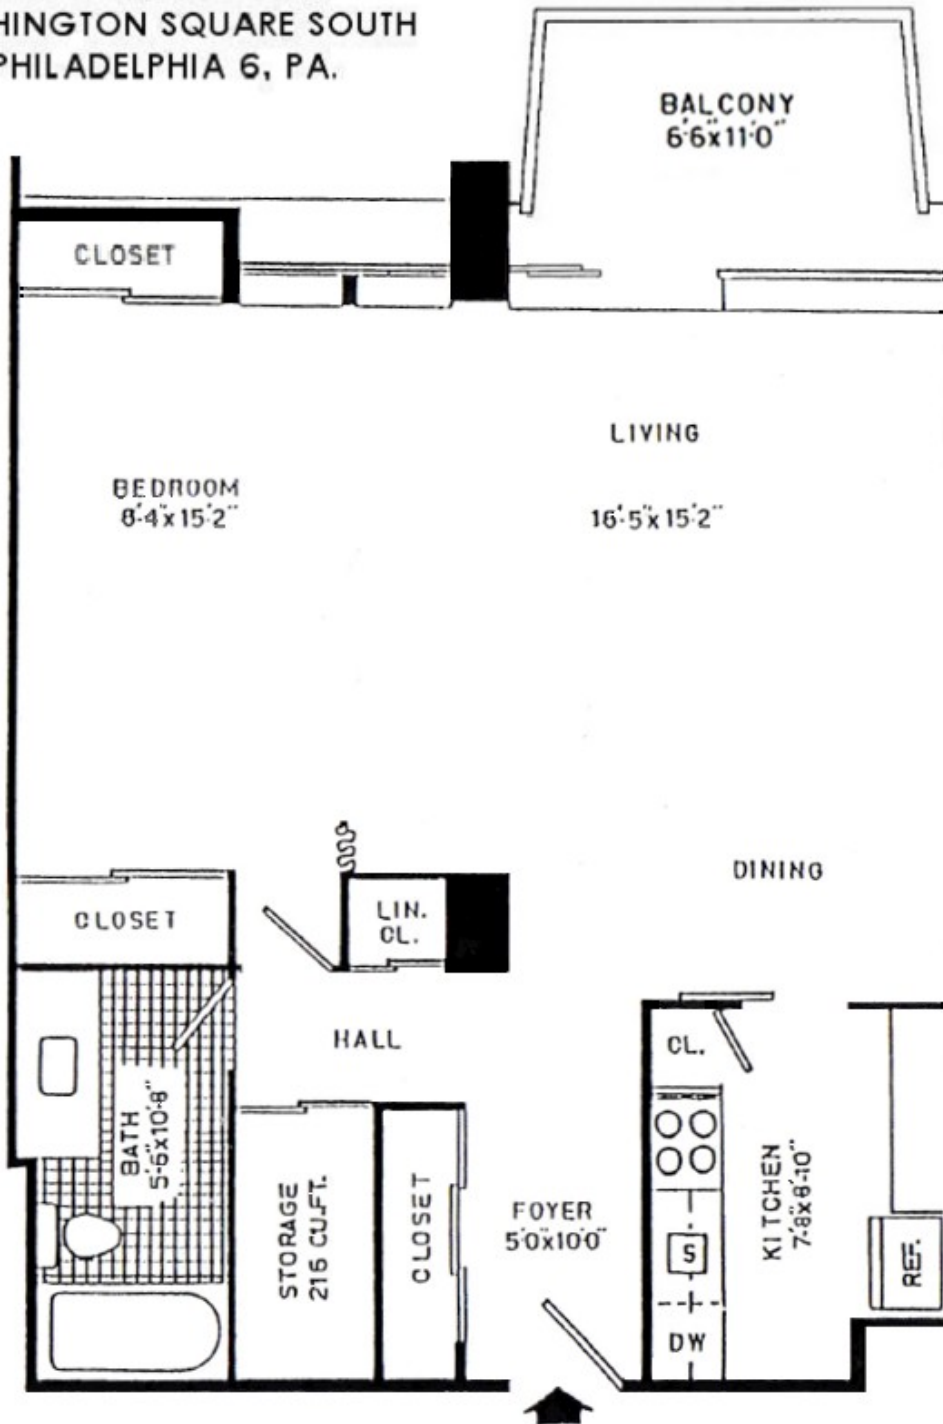

HOPKINSON HOUSE  
WASHINGTON SQUARE SOUTH  
PHILADELPHIA 6, PA.

TYPICAL ONE BEDROOM STUDIO APARTMENT  
NUMBERS 9 AND 11  
FLOORS 1-31 778 SQ. FT.

Note: Balcony placement and other features will vary from floor to floor.  
Dimensions should not be considered exact due to final construction factors.