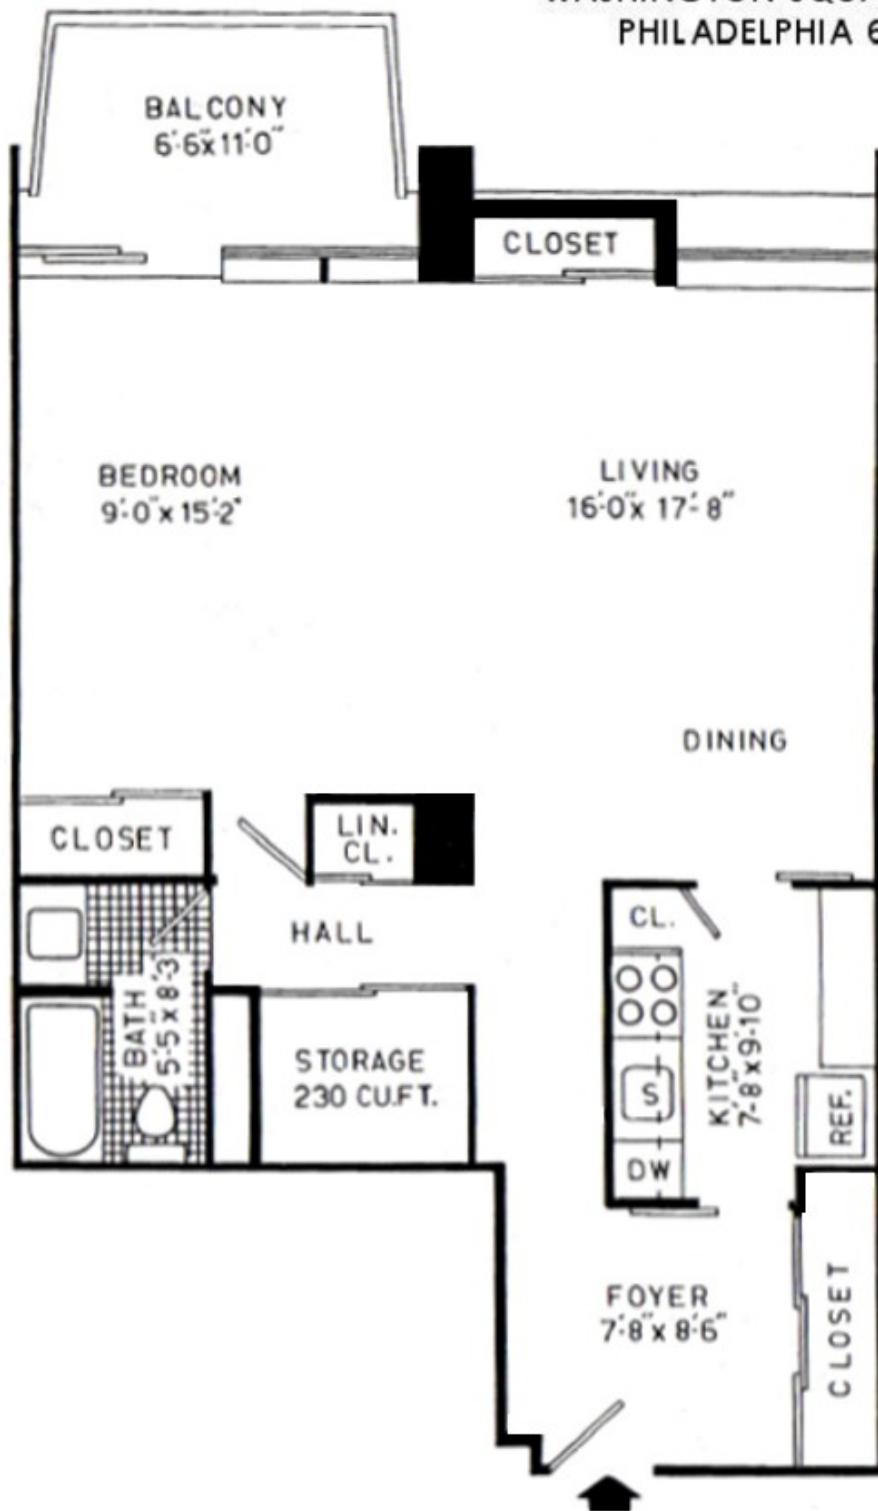

HOPKINSON HOUSE
WASHINGTON SQUARE SOUTH
PHILADELPHIA 6, PA.

TYPICAL ONE BEDROOM APARTMENT
NUMBERS 8 AND 10
FLOORS 1-31 843 SQ. FT.

Note: Balcony placement and other features will vary from floor to floor.
Dimensions should not be considered exact due to final construction factors.