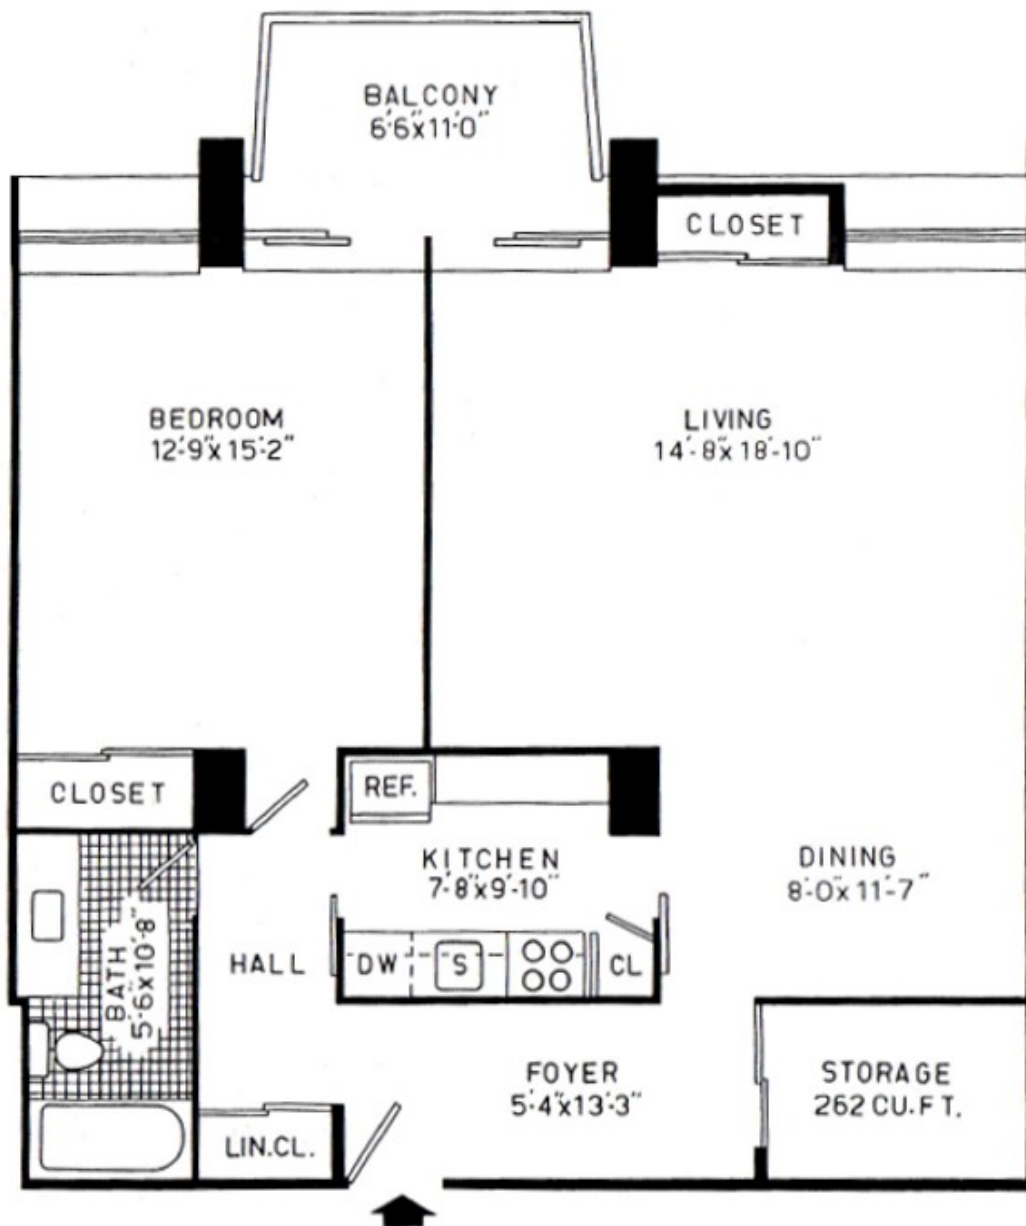

HOPKINSON HOUSE
WASHINGTON SQUARE SOUTH
PHILADELPHIA 6, PA.

TYPICAL ONE BEDROOM APARTMENT
NUMBER 7
FLOORS 1-31 1003 SQ. FT.

Note: Balcony placement and other features will vary from floor to floor.
Dimensions should not be considered exact due to final construction factors.