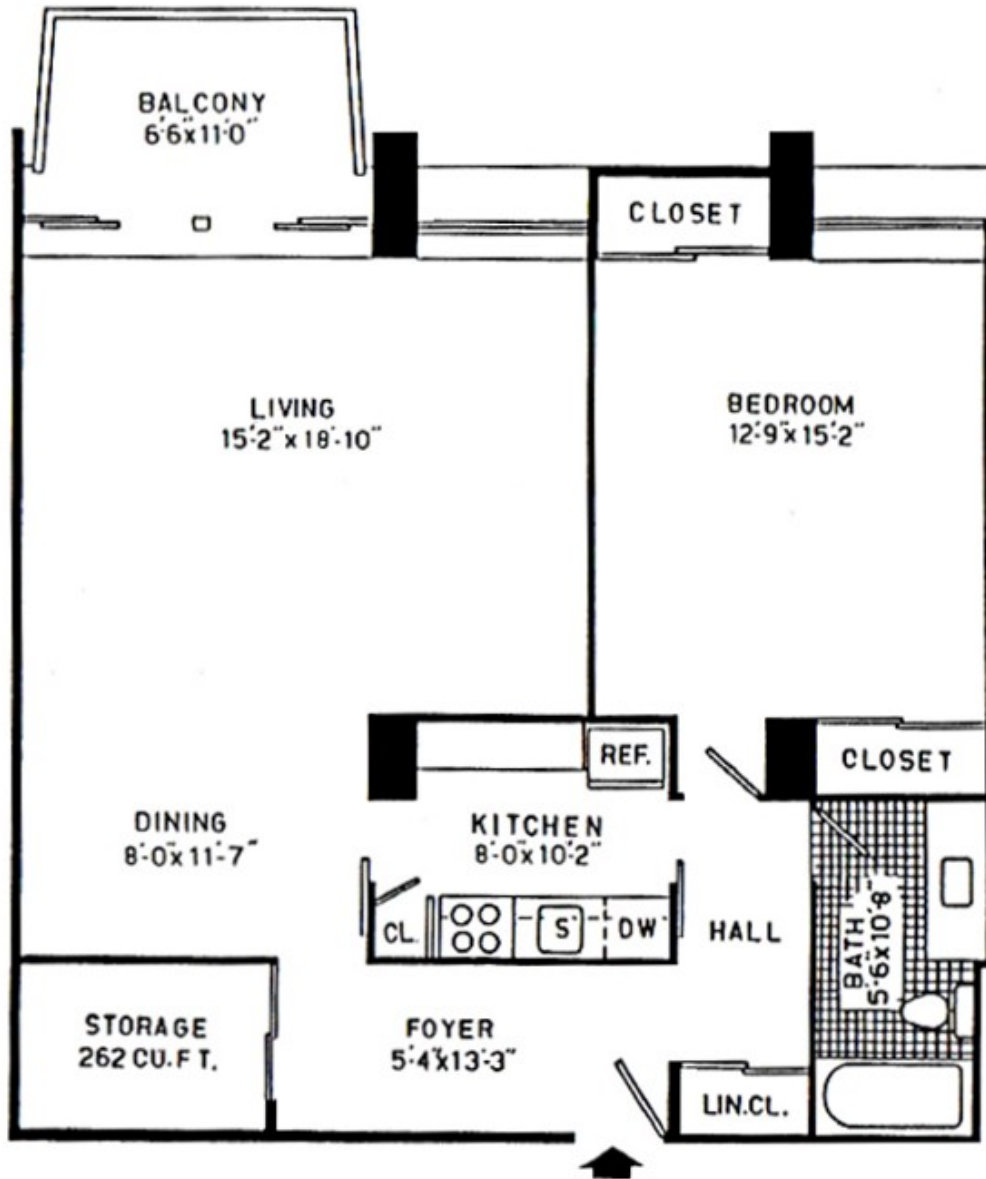

HOPKINSON HOUSE
WASHINGTON SQUARE SOUTH
PHILADELPHIA 6, PA.

TYPICAL ONE BEDROOM APARTMENT
NUMBER 5
FLOORS 1-31 1003 SQ.FT.

Note: Balcony placement and other features will vary from floor to floor.
Dimensions should not be considered exact due to final construction factors.