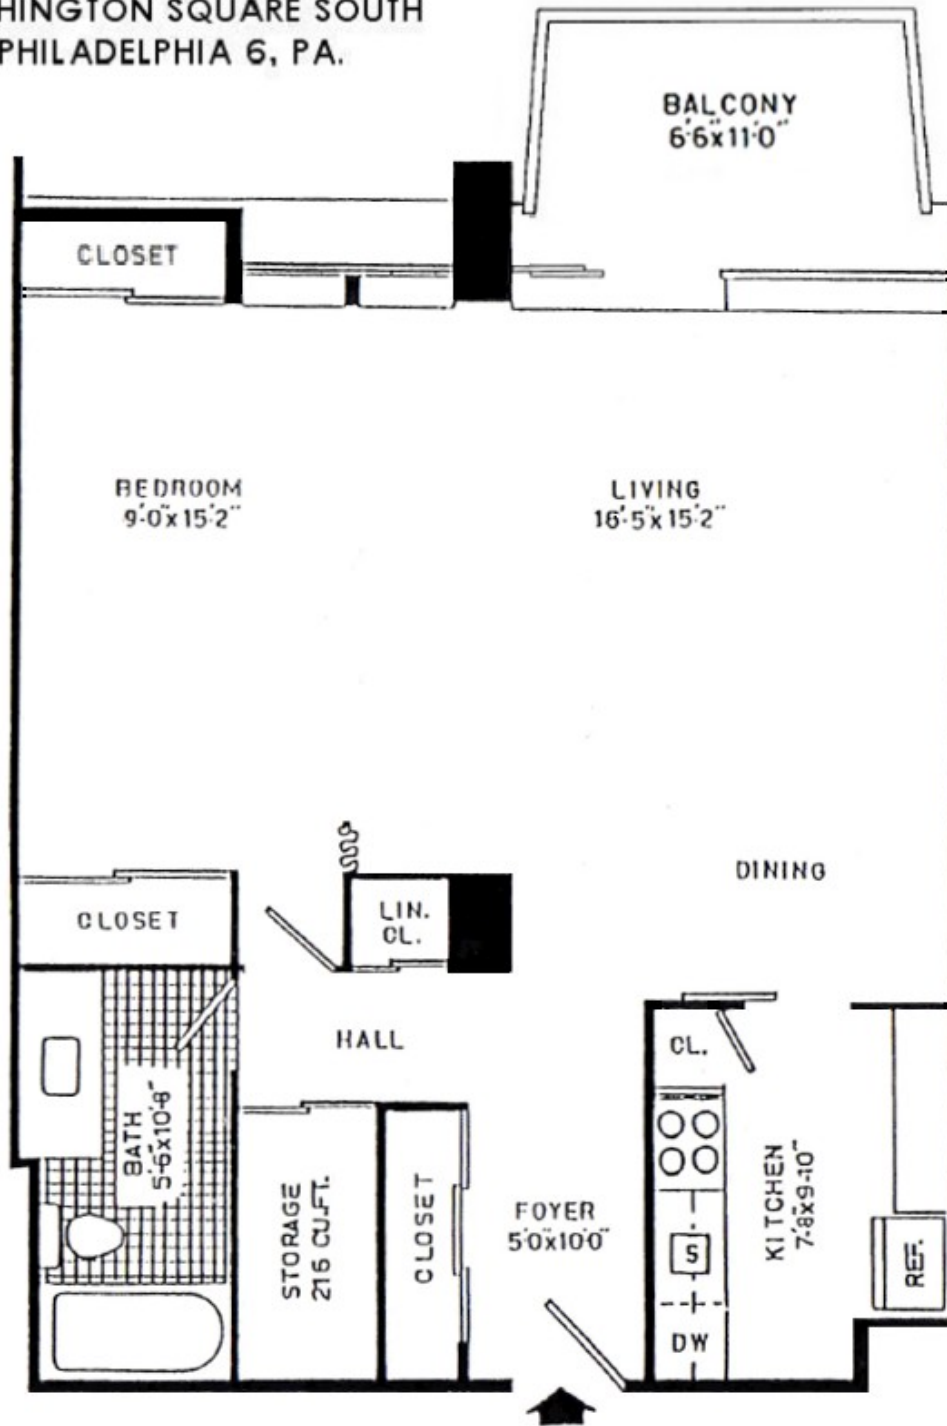

HOPKINSON HOUSE  
WASHINGTON SQUARE SOUTH  
PHILADELPHIA 6, PA.

TYPICAL ONE BEDROOM STUDIO APARTMENT  
NUMBER 15  
FLOORS 1-31 778 SQ. FT.

Note: Balcony placement and other features will vary from floor to floor.  
Dimensions should not be considered exact due to final construction factors.