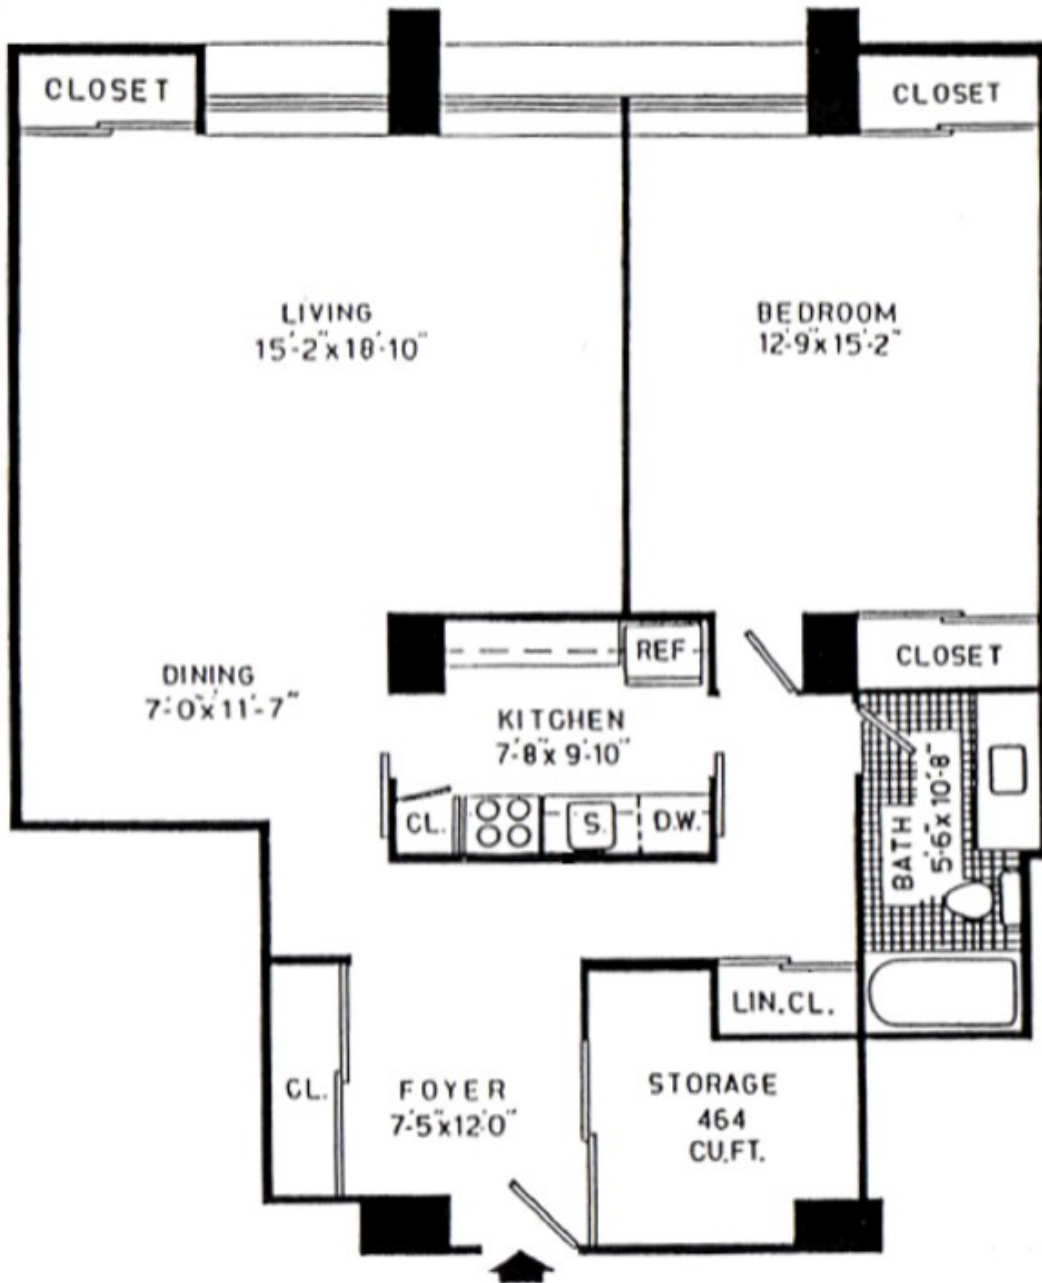

HOPKINSON HOUSE
WASHINGTON SQUARE SOUTH
PHILADELPHIA 6, PA.

TYPICAL ONE BEDROOM APARTMENT
NUMBER 14
FLOORS 1-31 1063 SQ. FT.

Note: Balcony placement and other features will vary from floor to floor.
Dimensions should not be considered exact due to final construction factors.