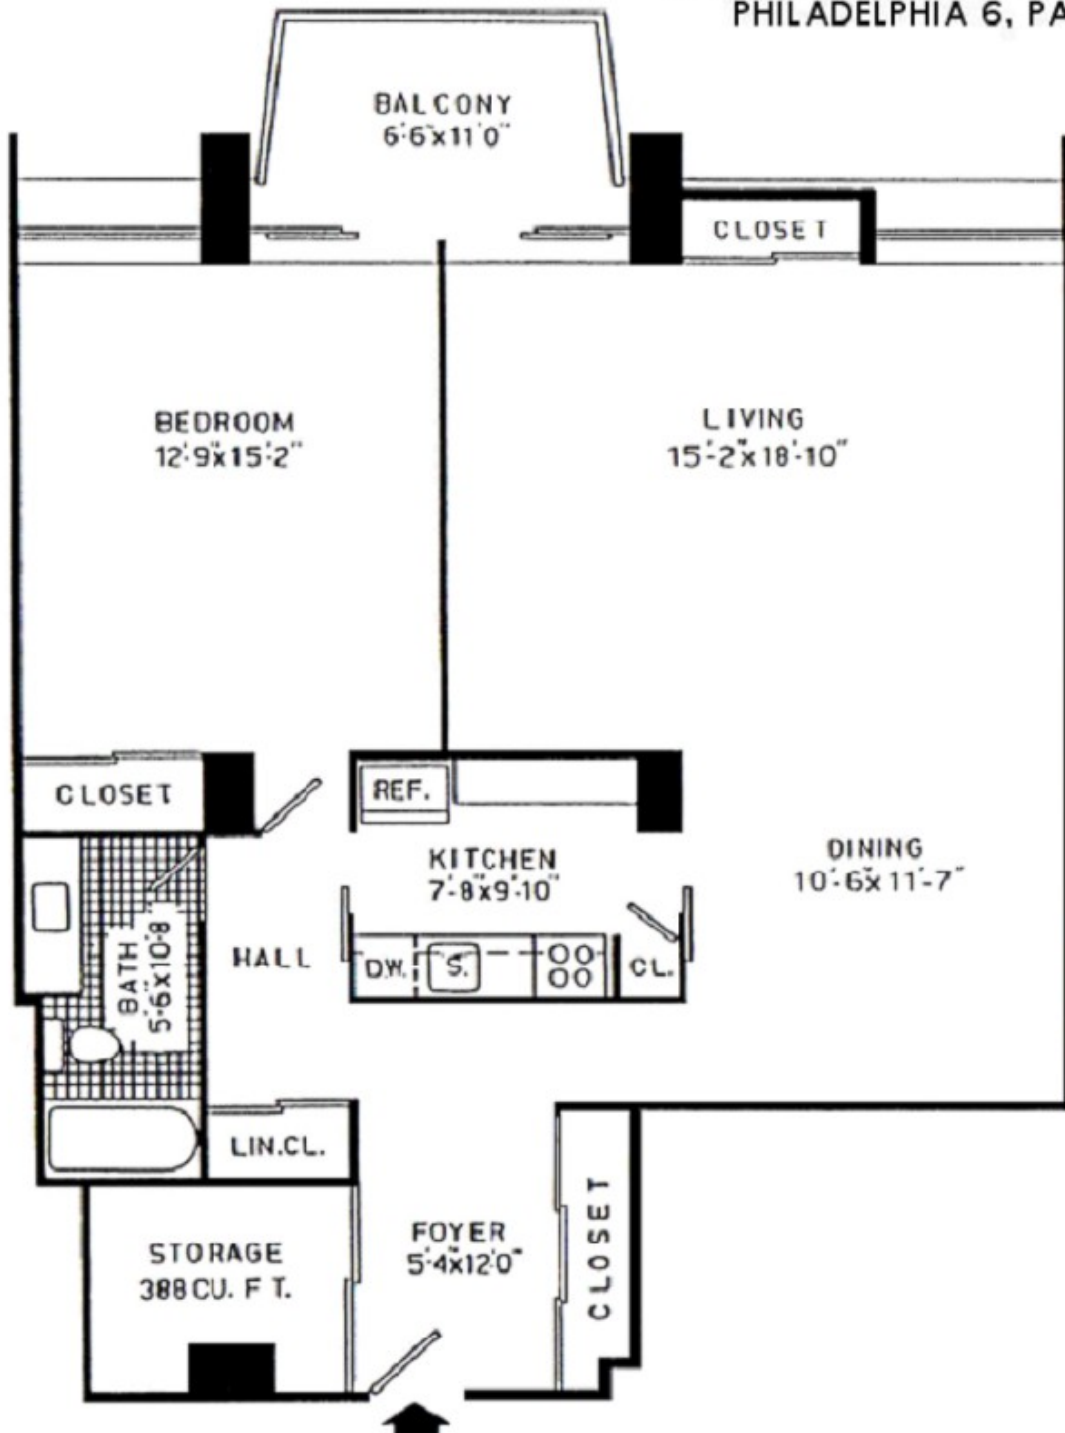

HOPKINSON HOUSE  
WASHINGTON SQUARE SOUTH  
PHILADELPHIA 6, PA.

TYPICAL ONE BEDROOM APARTMENT  
NUMBER 12  
FLOORS 1-31 1063 SQ.FT.

Note: Balcony placement and other features will vary from floor to floor.  
Dimensions should not be considered exact due to final construction factors.