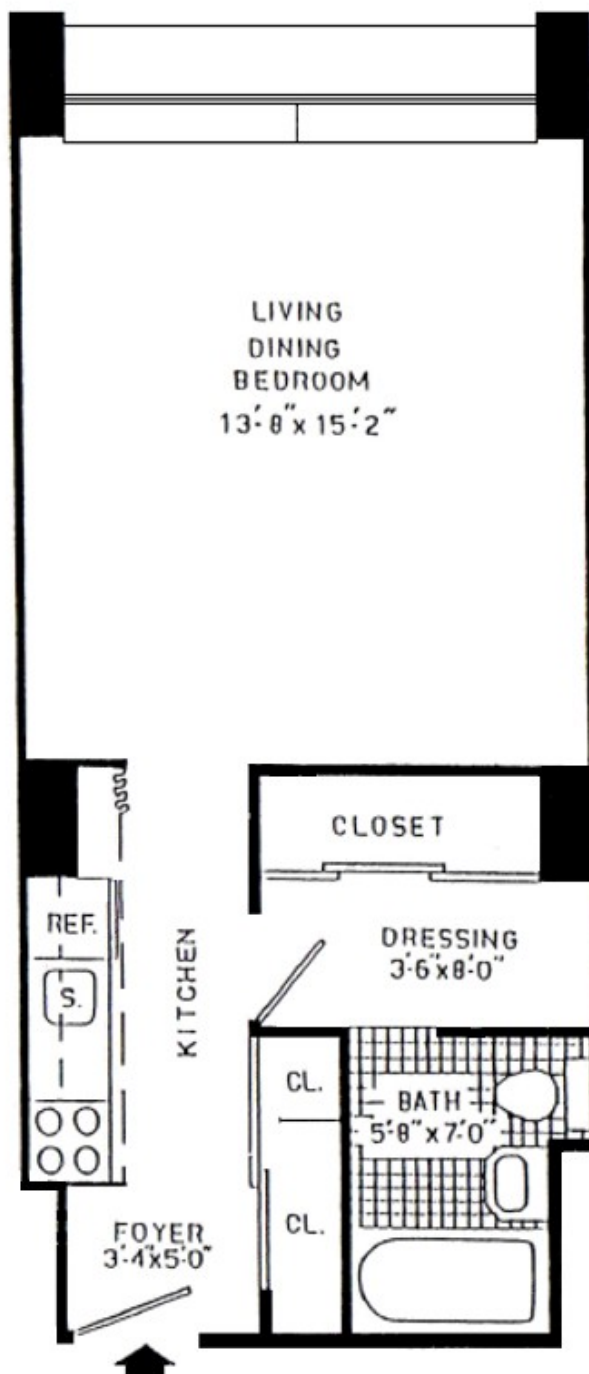

HOPKINSON HOUSE
WASHINGTON SQUARE SOUTH
PHILADELPHIA 6, PA.

TYPICAL EFFICIENCY APARTMENT
NUMBER 13
FLOORS 1-31 415 SQ.FT.

Note: Balcony placement and other features will vary from floor to floor.
Dimensions should not be considered exact due to final construction factors.